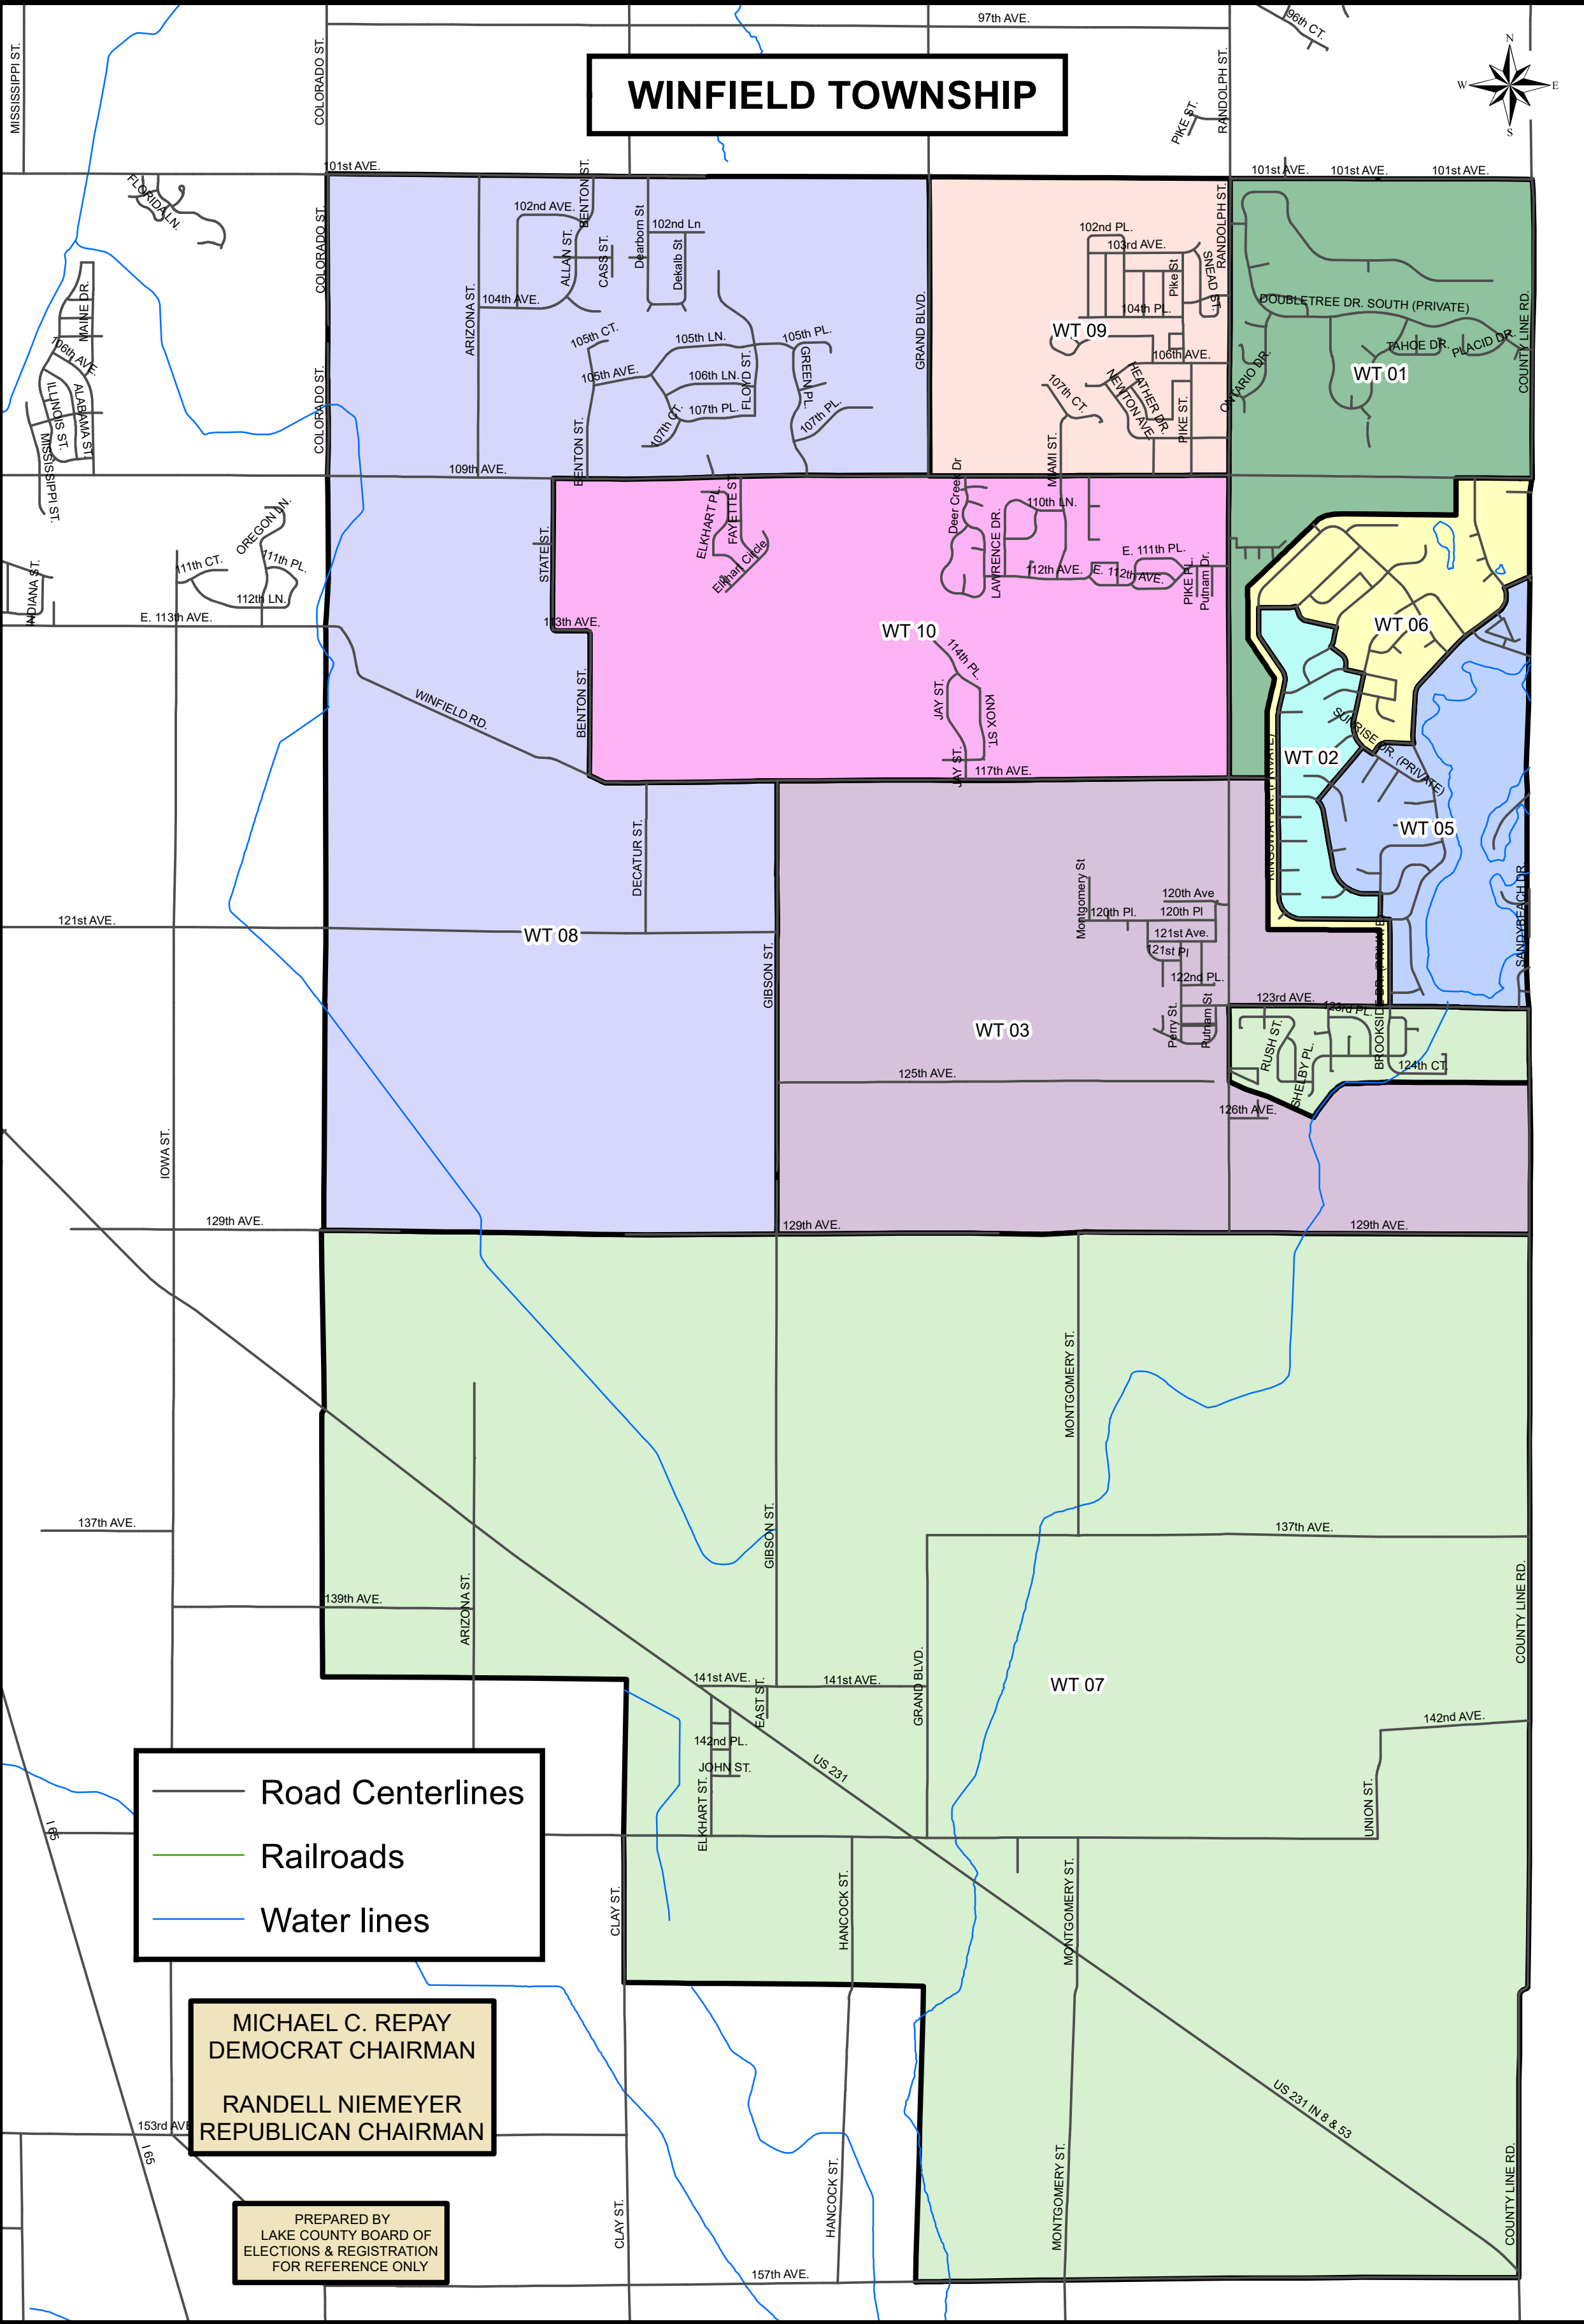

WINFIELD TOWNSHIP

- Road Centerlines
- Railroads
- Water lines

MICHAEL C. REPAY
DEMOCRAT CHAIRMAN

RANDELL NIEMEYER
REPUBLICAN CHAIRMAN

PREPARED BY
LAKE COUNTY BOARD OF
ELECTIONS & REGISTRATION
FOR REFERENCE ONLY